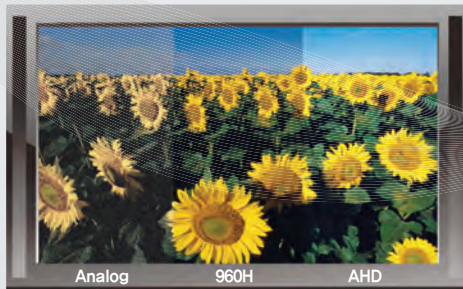

- Distinct difference Resolution vs. 960H

Image quality is better than HD-SDI camera, over 90 percent!

- DEFOG

It make better information of subject in special weather conditions.

- D-WDR (Digital Wide Dynamic Range)