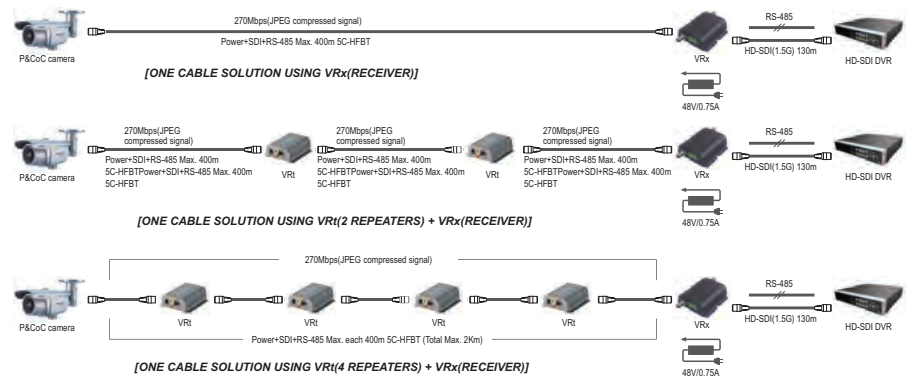

System configuration